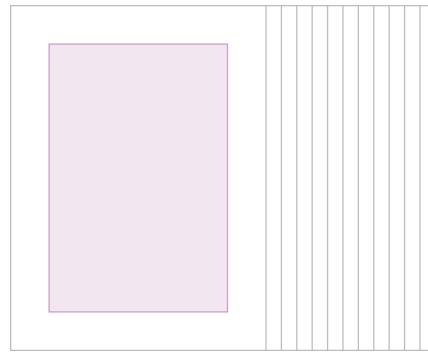

12 IMAGE BOX