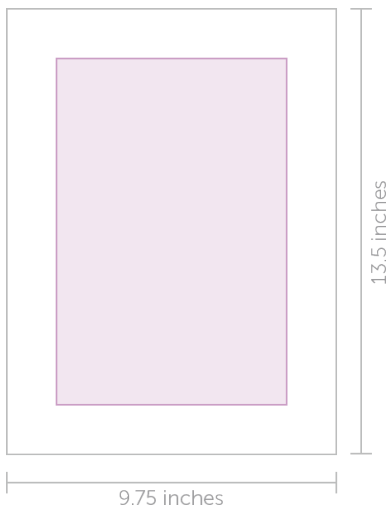

# FOLIO BOX SIZING GUIDE

This is a visual guide to the different image options and sizes for the folio boxes offered in our wedding studio.

### ARCHIVAL BOX 12X16

### FINE ART BOARD PRINT 13.5X9.75

### 20 IMAGE BOX