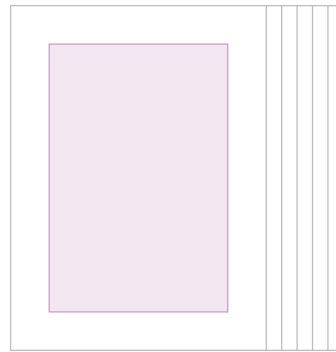

IMAGES IN A BOX

6 IMAGE BOX